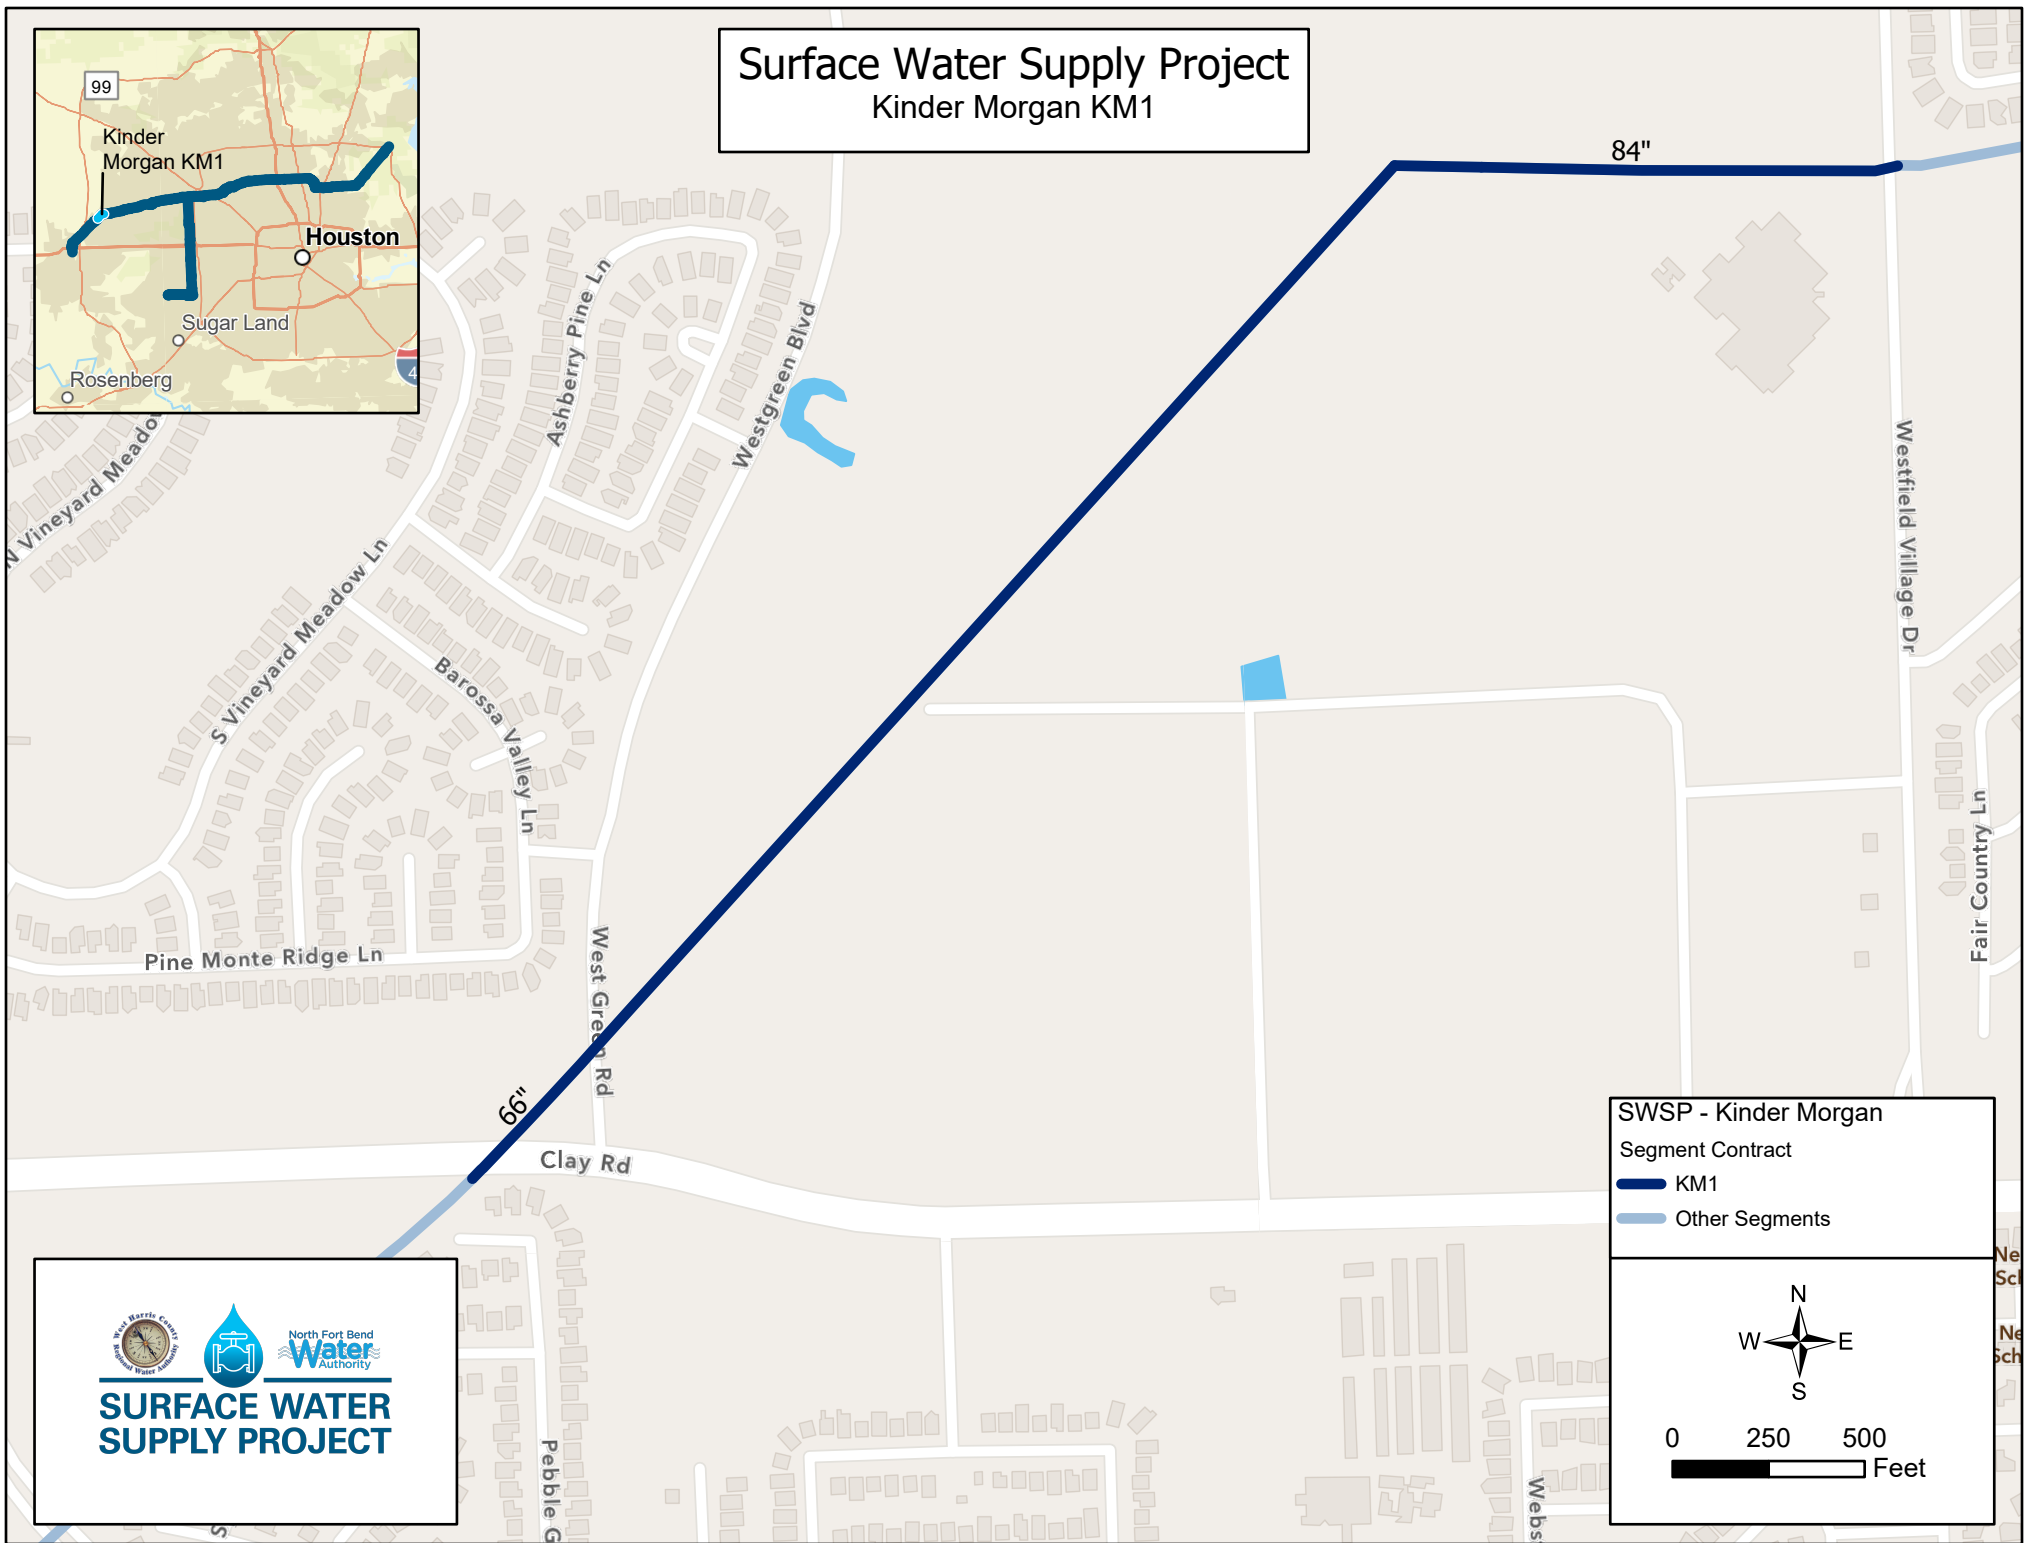

# Surface Water Supply Project Kinder Morgan KM1

Logos for the North Fort Bend Water Authority and the Surface Water Supply Project. The logos include a water drop, a water treatment facility, and a compass rose. Text includes 'North Fort Bend Water Authority' and 'SURFACE WATER SUPPLY PROJECT'.

SWSP - Kinder Morgan  
Segment Contract  
■ KM1  
■ Other Segments

A north arrow pointing up, with 'N', 'S', 'E', and 'W' labels. Below it is a scale bar showing 0, 250, and 500 feet.